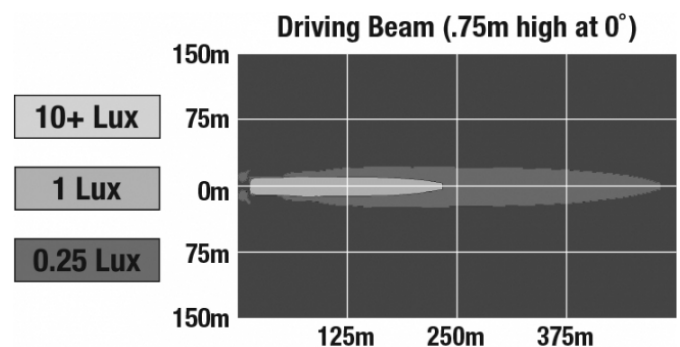

## PHOTOMETRIC SPECIFICATIONS

<b>Raw Lumen Output</b>	1,960
<b>Effective Lumen Output</b>	1,080
<b>Candela Output</b>	55,000
<b>Beam Pattern(s)</b>	Forward Lighting - Driving

**Print date: 2024-08-11**

© 2024 J.W. Speaker Corporation • Germantown, WI U.S.A.  
www.jwspeaker.com • speaker@jwspeaker.com • 262.251.6660